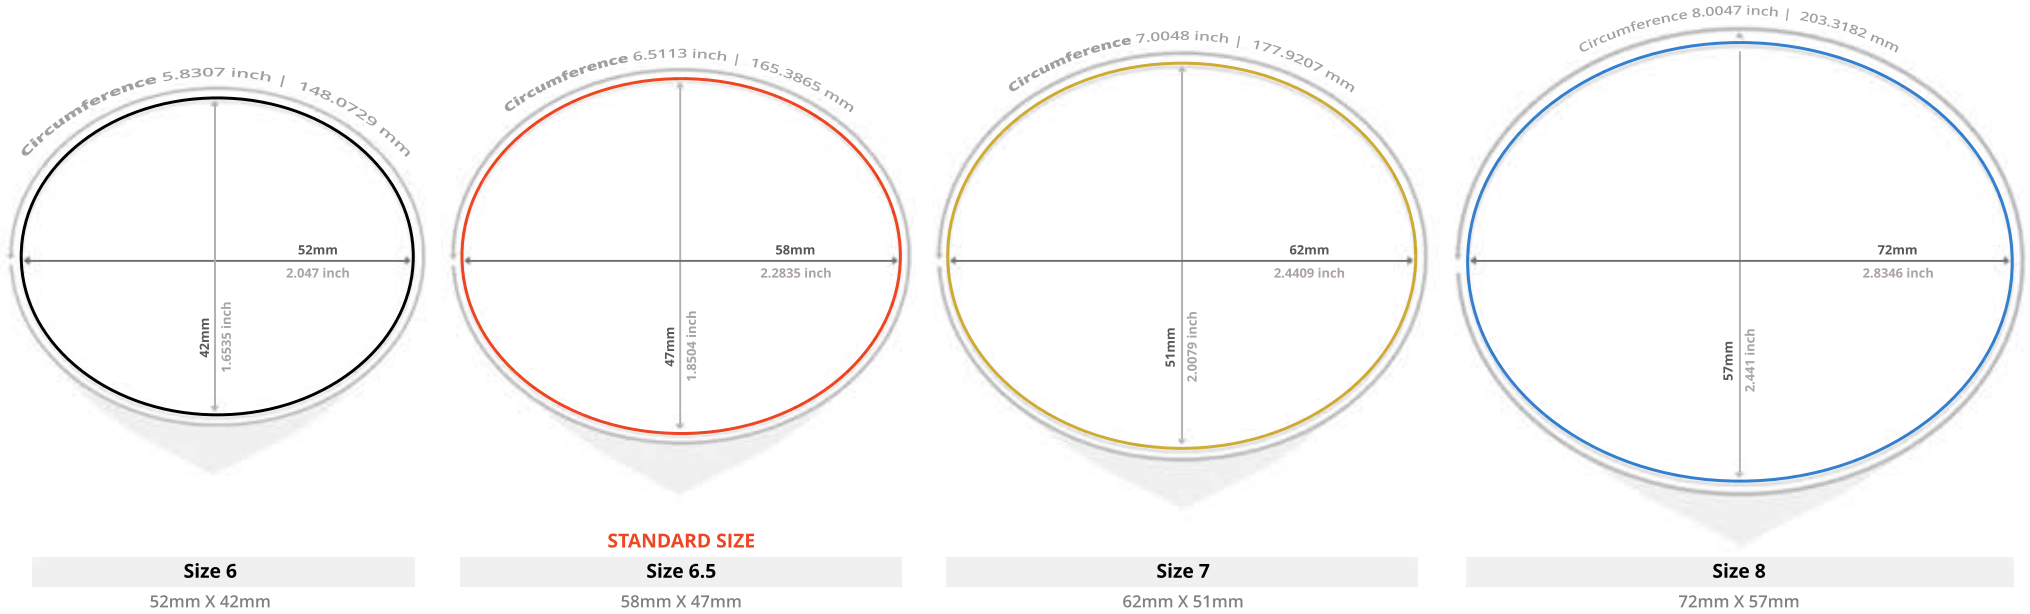

## Sizing Chart

### Size Difference

### Measurement Reference

### Ruler Guide

1 inch = 2.5 centimeters | 25mm  
1 cm = 10mm